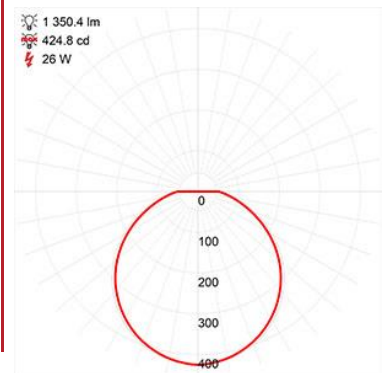

IES FILE

In addition to Access Lighting's purchase and warranty terms and conditions, by signing below or placing an order, you agree that you are authorized to bind the entity placing any order and acknowledge the following: All of sizes and measurements are approximate and all images are for illustrative purposes only. In the event of an inconsistency, the "Product Measurements" section controls. There also may be slight differences in the colors and designs compared to the displayed and printed images.

Signature: _____

Print Name _____ Date: _____

Toll Free 800-828-5483 www.AccessLighting.com

14410 Myford Road, Irvine, CA 92606

The information is subject to change without notice. 11/8/2022 20503LEDD-BS_ACR.pdf