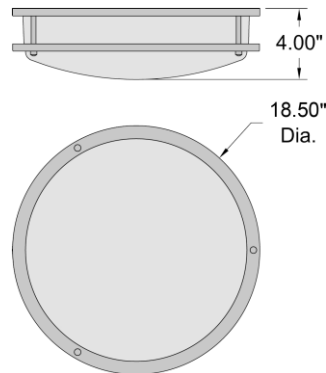

| FIXTURE | BACKPLATE / CANOPY |
|-----------------|--------------------|
| Length: | Length |
| Width: | Width: |
| Diameter 18.5" | Diameter: |
| Height: 4" | Height: |
| Extension: | |
| Overall Height: | |

TECHNICAL SPECIFICATIONS

SPECIFICATIONS

Frame Material: Metal
Diffuser Material: Acrylic
Lamping Type: SSL (Dedicated LED) Jbox: Standard
Lamping Base: SSL Lamp Wattage: 30 W
Lamp Quantity: 1 Total Wattage: 30 W
Voltage: 120v Lamps Included: Yes

Additional Notes:

Optional Color Temperature 500 Piece Minimum Order Quantity;
Custom Finish 5 Piece Minimum Order Quantity

Project Name: _____

Location: _____

Type: _____

Quantity: _____

Notes: _____

LINE DRAWING

IES FILE

In addition to Access Lighting's purchase and warranty terms and conditions, by signing below or placing an order, you agree that you are authorized to bind the entity placing any order and acknowledge the following: All of sizes and measurements are approximate and all images are for illustrative purposes only. In the event of an inconsistency, the "Product Measurements" section controls. There also may be slight differences in the colors and designs compared to the displayed and printed images.